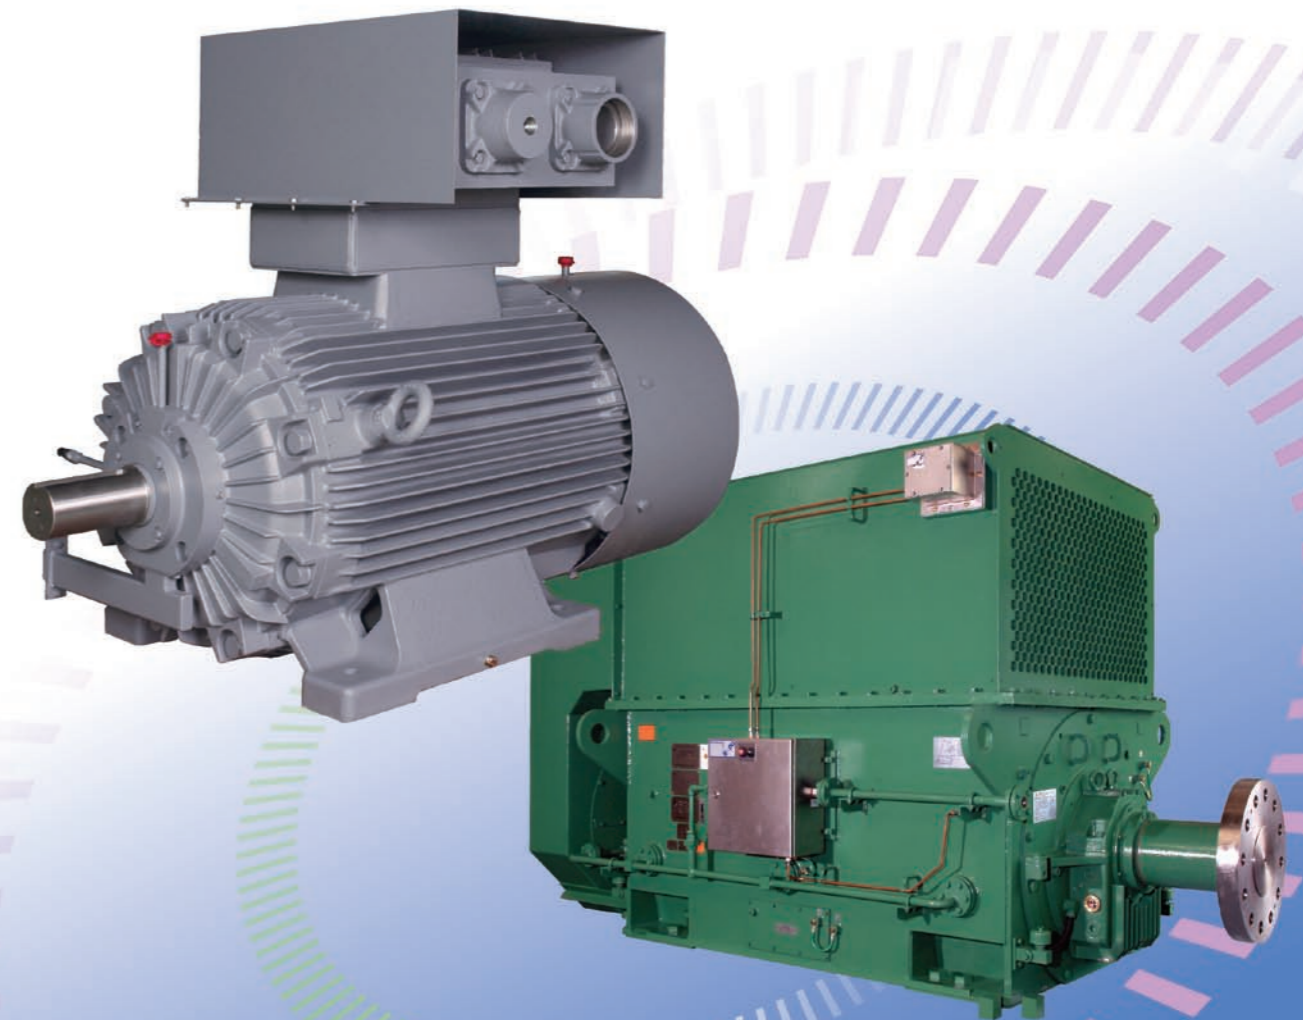

JF2000 and JS2000 Series
ATEX/IECEX Certified

MEIDEN

High-voltage Three-phase Induction Motors for Explosive Gas Atmospheres

- Totally enclosed fan-cooled
- Totally enclosed air-to-air-cooled
- Totally enclosed air-to-water-cooled