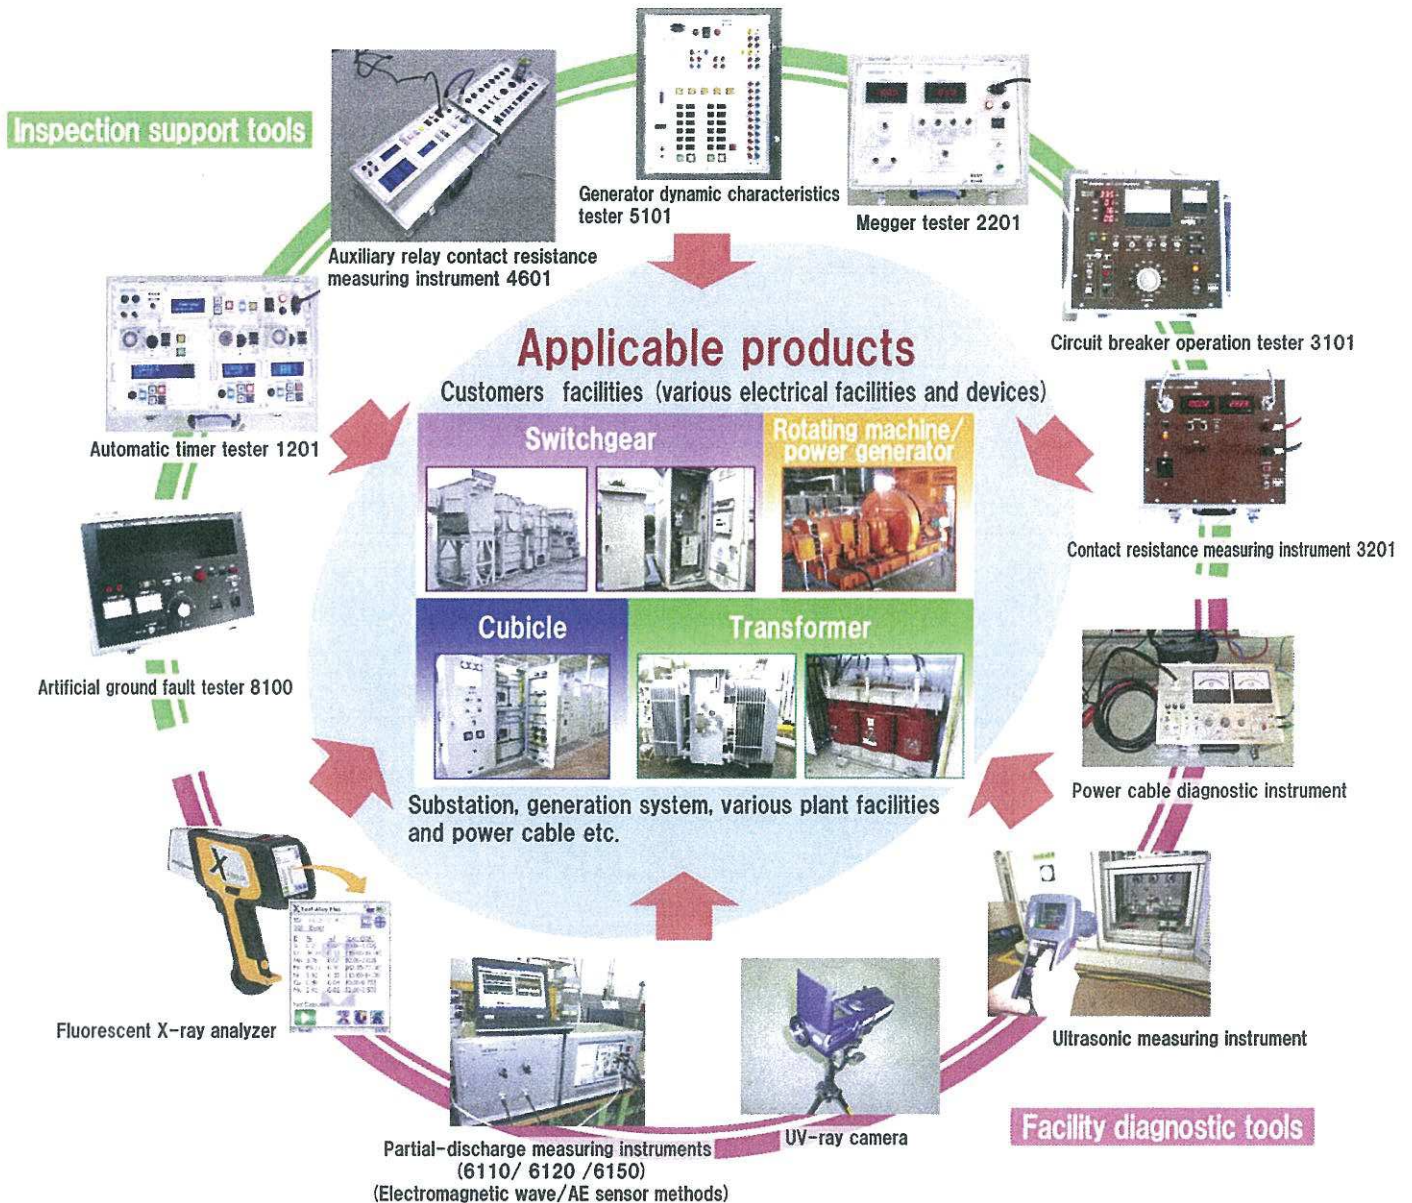

# Facility diagnosis and maintenance support tools

**We provide high-quality services!**

Supporting advanced and highly efficient maintenance services  
(checks, diagnoses and inspections)

## Features

- Tool to support effectively complicated checking, inspection and measurement work
- Facility diagnostic tools detect error signs of facilities safely and easily
- Respective measured value can be useful trend indexes by accumulating as digital data.